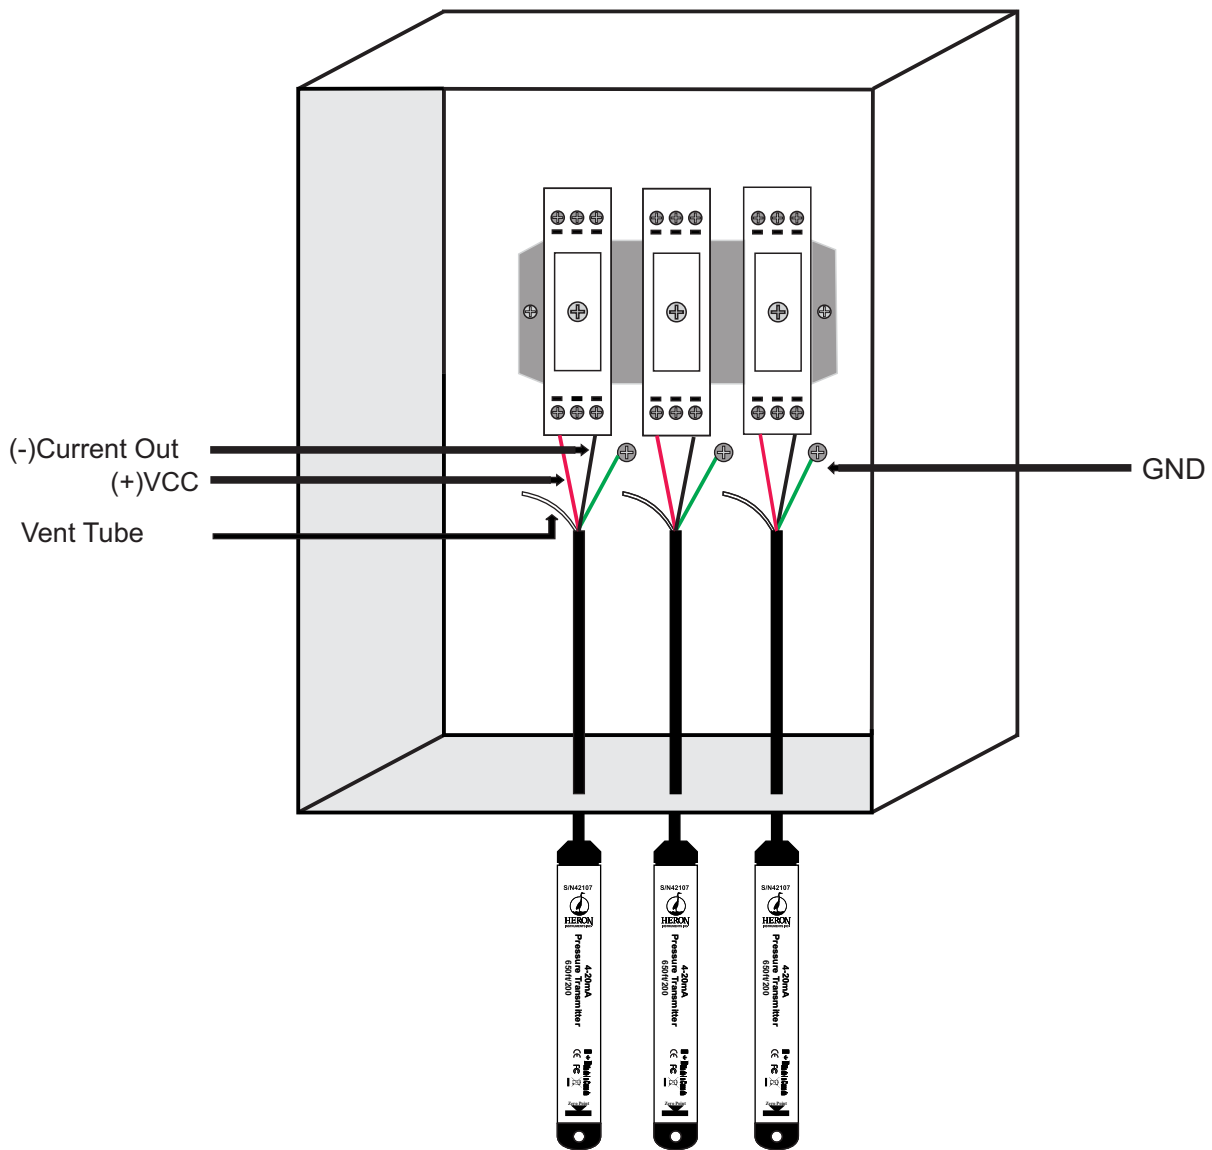

HERON
INSTRUMENTS INC.
Ground Water Monitoring

4-20mA Connecting Diagram

HERON
INSTRUMENTS INC.
Ground Water Monitoring